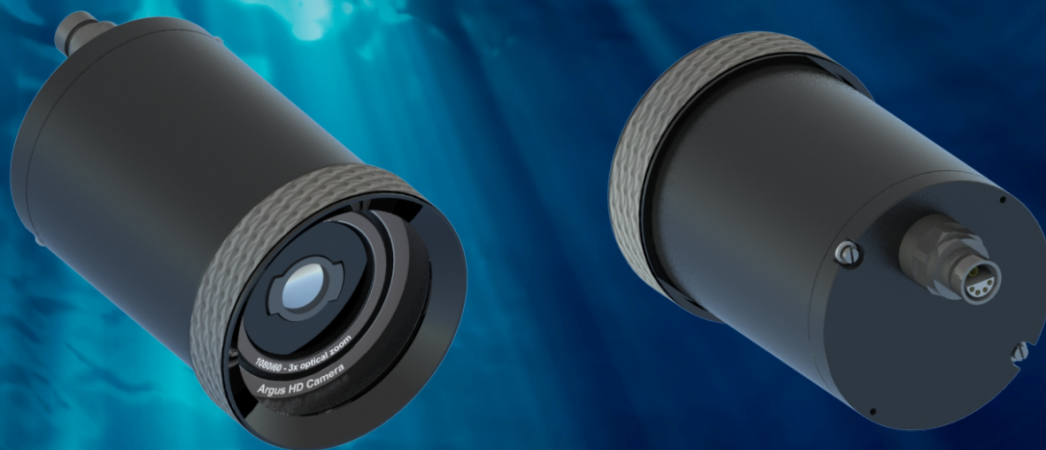

# Argus HD camera 3x zoom

The Argus HD camera 3x zoom is a full HD color camera with 1080i60 resolution integrated in a small housing. Raw video is transferred via a coaxial camera and sent topside with ultra low latency. The camera is therefore ideal for ROV navigation and inspection. The camera can be delivered with a 90° angled connector cable for use with P/T units in confined areas. It has an optical 3x zoom capability, and additional 12x digital zoom. Features like Auto focus and Auto exposure are also included. The camera can be controlled via RS-232 from a PC or handheld controlbox (optional equipment)

## Technical Specifications

|                  |   |              |   |
|------------------|---|--------------|---|
| Sensor           | 1/2.8 Exmor™  | Depth rating | 4000msw (6000msw with titanium housing) |
| Pixels           | 3.27Megapixels  | Material     | Hard anodized 6082-T6 alu and POM       |
| Min illumination | 0,25lx  | Viewport     | Toughened Boro glass                    |
| Zoom             | 3x optical - 12x digital  | Connector    | Saiv Titanium Gr.3 4pins+coax           |
| FOV              | 75° wide to 45° tele in water                                   | Size         | ø9,0cm, length 13,6cm + connector       |
| WB               | Auto, presets, manual   | weight       | 0,8kg in air/ 0,3kg in water            |
| Focus            | Auto, manual  |              |   |
| Lens             | Varifocal f=3.0mm to f=9.00mm F1.2 to F2.1                      |              |   |
| Signal           | 1080p20,1080p25,1080i60,1080i50,<br>720p60,720p50,720p30,720p25 |              |   |
| Control          | RS-232 Visca 9600/19200/38400 baud                              |              |   |